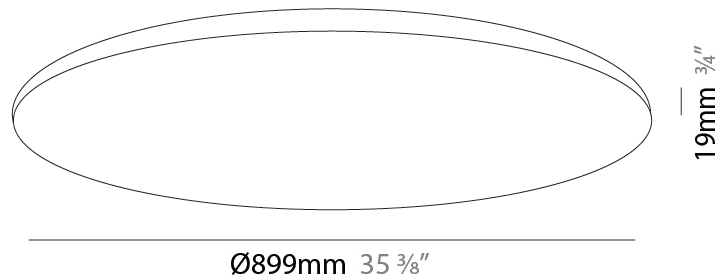

INFINITE ROUND RECESSED

A56180- -

base number   Color   Finish
Temperature   Options

1. To build a product code in our configurator select the specify button on the base model # product page
2. To build a manual product code on this datasheet choose from the options listed below in blue font and add the suffix to the base model #

GENERAL

Series: Infinite Round
Partner: Ivela
Division: Architectural
Installation: Recessed
Product Type: Panels
Mounting Location: Ceiling
Light Distribution: Direct

PHYSICAL

Shape: Round
Diameter (mm): 899
Diameter (in): 35 ³/₈
Height (mm): 19
Height (in): 3/4
Diffuser: PMMA - Opal
Fixture Finish: WHI / BLK / GLD
Fixture Material: Aluminum

ELECTRICAL

Lamp Type: LED
Input Wattage (W): 56
Dimming: Tri-Mode (Non-Dimming and Phase Dimming (120Vac only) and 0-10V Dimming)
Driver Included: No
Driver Location: Remote
Driver Type: Constant Voltage - Universal
Driver Class: Class 2
Housing: ENCP 5 (ERP) ENCP 8 (SC Power)
Input Voltage (V): 120 - 277
Output Voltage (V): 24

LED

Color Temperature (°K): 2700 / 3000 / 3500 / 4000
Max. Delivered Lumen (lm): 3360 / 3500 / 3604 / 3710
Nominal Lumen (lm): 6720 / 7000 / 7208 / 7420
CRI: >93 CRI
Lamp Life (hrs): 50000

OPTICAL

RATINGS AND CERTIFICATIONS

Certified By: CSA Certified to UL and CSA Standards
IP rating: IP20

PROJECT
TYPE
SPECIFIER
QUANTITY
DATE