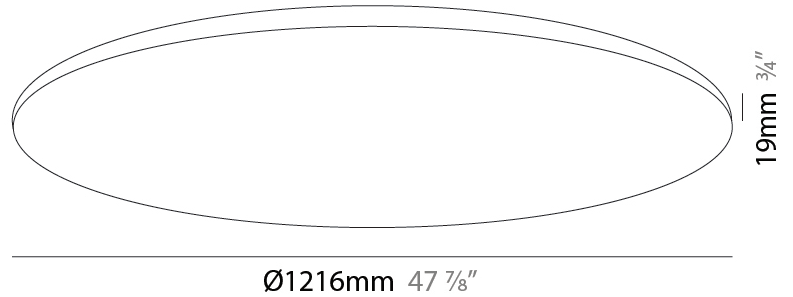

PROJECT
TYPE
SPECIFIER
QUANTITY
DATE

INFINITE ROUND SURFACE

A52031-

base number   Color   Finish
Temperature   Options

1. To build a product code in our configurator select the specify button on the base model # product page
2. To build a manual product code on this datasheet choose from the options listed below in blue font and add the suffix to the base model #

GENERAL

Series: Infinite Round
Partner: Ivela
Division: Architectural
Installation: Surface
Product Type: Panels
Mounting Location: Ceiling
Light Distribution: Direct

PHYSICAL

Shape: Round
Diameter (mm): 1216
Diameter (in): 47 7/8
Height (mm): 19
Height (in): 3/4
Diffuser: PMMA - Opal
Fixture Finish: WHI / BLK / GLD
Fixture Material: Aluminum

ELECTRICAL

Lamp Type: LED
Input Wattage (W): 76
Dimming: Tri-Mode (Non-Dimming and Phase Dimming (120Vac only) and 0-10V Dimming)
Driver Included: No
Driver Location: Remote
Driver Type: Constant Voltage - Universal
Driver Class: Class 2
Housing: ENCP 5 (ERP) ENCP 8 (SC Power)
Input Voltage (V): 120 - 277
Output Voltage (V): 24

LED

Color Temperature (°K): 2700 / 3000 / 3500 / 4000
Max. Delivered Lumen (lm): 4560 / 4750 / 4908 / 5035
Nominal Lumen (lm): 9120 / 9500 / 9783 / 10070
CRI: >93 CRI
Lamp Life (hrs): 50000

OPTICAL

RATINGS AND CERTIFICATIONS

Certified By: CSA Certified to UL and CSA Standards
IP rating: IP20