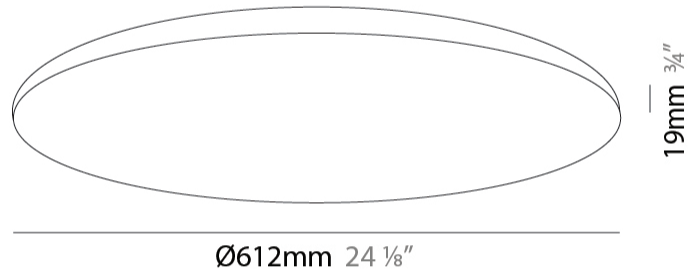

INFINITE ROUND SURFACE

A52029- -

base number   Color   Finish
Temperature   Options

1. To build a product code in our configurator select the specify button on the base model # product page
2. To build a manual product code on this datasheet choose from the options listed below in blue font and add the suffix to the base model #

GENERAL

Series: Infinite Round
Partner: Ivela
Division: Architectural
Installation: Surface
Product Type: Panels
Mounting Location: Ceiling
Light Distribution: Direct

PHYSICAL

Shape: Round
Diameter (mm): 612
Diameter (in): 24 1/8
Height (mm): 19
Height (in): 3/4
Diffuser: PMMA - Opal
Fixture Finish: WHI / BLK / GLD
Fixture Material: Aluminum

ELECTRICAL

Lamp Type: LED
Input Wattage (W): 38
Dimming: Tri-Mode (Non-Dimming and Phase Dimming (120Vac only) and 0-10V Dimming)
Driver Included: No
Driver Location: Remote
Driver Type: Constant Voltage - Universal
Driver Class: Class 2
Housing: ENCP 5 (ERP) ENCP 13 (SC Power)
Input Voltage (V): 120 - 277
Output Voltage (V): 24

LED

Color Temperature (°K): 2700 / 3000 / 3500 / 4000
Max. Delivered Lumen (lm): 2160 / 2250 / 2317 / 2385
Nominal Lumen (lm): 4320 / 4500 / 4634 / 4770
CRI: >93 CRI
Lamp Life (hrs): 50000

OPTICAL

RATINGS AND CERTIFICATIONS

Certified By: CSA Certified to UL and CSA Standards
IP rating: IP20

PROJECT
TYPE
SPECIFIER
QUANTITY
DATE