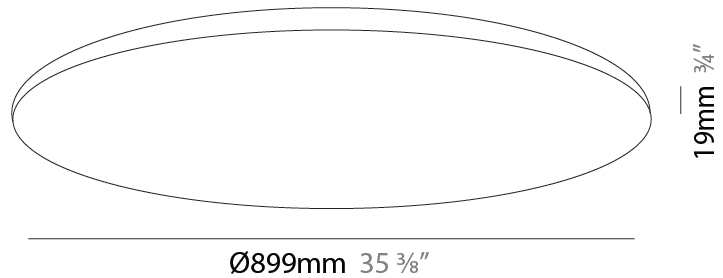

INFINITE ROUND SURFACE

A52030- -

base number
Color   Finish
Temperature   Options

1. To build a product code in our configurator select the specify button on the base model # product page
2. To build a manual product code on this datasheet choose from the options listed below in blue font and add the suffix to the base model #

GENERAL

Series: Infinite Round
Partner: Ivela
Division: Architectural
Installation: Surface
Product Type: Panels
Mounting Location: Ceiling
Light Distribution: Direct

PHYSICAL

Shape: Round
Diameter (mm): 899
Diameter (in): 35 ³/₈
Height (mm): 19
Height (in): 3/4
Diffuser: PMMA - Opal
Fixture Finish: WHI / BLK / GLD
Fixture Material: Aluminum

ELECTRICAL

Lamp Type: LED
Input Wattage (W): 56
Dimming: Tri-Mode (Non-Dimming and Phase Dimming (120Vac only) and 0-10V Dimming)
Driver Included: No
Driver Location: Remote
Driver Type: Constant Voltage - Universal
Driver Class: Class 2
Housing: ENCP 5 (ERP) ENCP 8 (SC Power)
Input Voltage (V): 120 - 277
Output Voltage (V): 24

LED

Color Temperature (°K): 2700 / 3000 / 3500 / 4000
Max. Delivered Lumen (lm): 3360 / 3500 / 3604 / 3710
Nominal Lumen (lm): 6720 / 7000 / 7208 / 7420
CRI: >93 CRI
Lamp Life (hrs): 50000

OPTICAL

RATINGS AND CERTIFICATIONS

Certified By: CSA Certified to UL and CSA Standards
IP rating: IP20

PROJECT
TYPE
SPECIFIER
QUANTITY
DATE